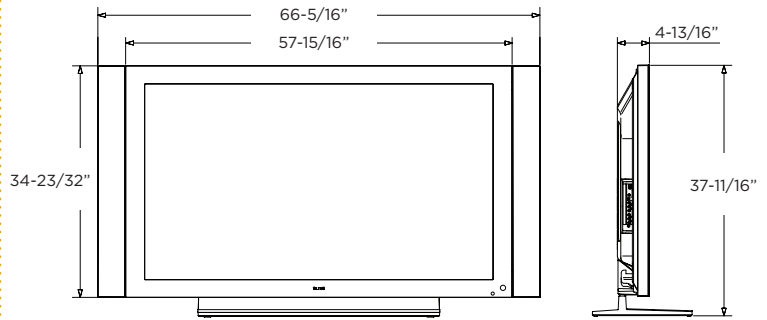

ELITE VIDEO PROCESSING TECHNOLOGY

- › Picture Detail Settings – DRE (Off / High / Mid / Low), Black Level (Off / On), ACL (Off / On), Enhance Mode (1 / 2 / 3) and Gamma (1 / 2 / 3)
- Color Temperature Adjustment – 5 settings (High / Mid-High / Mid / Mid-Low / Low)
- Color Temperature Manual Adjustment
- Color Management
- Color Space (1 / 2)
  - › 3 Digital Noise Reduction – 3 settings (High / Mid / Low)
  - › Field Noise Reduction (Off / High / Mid / Low)
- MPEG Noise Reduction
  - › Block Noise Reduction Effect
- Block Noise Reduction Activation (Off / On)
- Mosquito Noise Reduction Effect
- Mosquito Noise Reduction (Off / On)
  - › Tuner Noise Reduction
- 3 DYC (1 / 2 / 3)
- I-P Mode
  - › Digital CTI – Color Transient Improver (On / Off)
  - › Natural Resize
  - › Natural Enhancer
  - › Digital Chroma Decoder (10-bit)

ELITE VIDEO & AUDIO CONNECTIVITY

› Inputs - 4 Independent HDMI 1.3 (w/PC support, 2 w/analog audio)] - 2 Component - 3 Composite - 1 S-Video - Antenna A & B - USB (Mass Storage Class) - PC - LAN (10/100 Base-T Ethernet)	› Outputs - Optical Digital Audio (Dolby Digital/PCM) - Audio - Monitor Audio LR - Subwoofer - SR+ ▶ IR Repeater - Headphone

SOUND TECHNOLOGY

- › **New** 17 Watt Stereo Digital Amplifier w/TruBass 2-Way Stereo Speakers
- › SRS® WOW / FOCUS / TruBass Surround Sound Audio

CARTON DIMENSIONS

- › (W x H x D): 62-11/16" x 46-3/4" x 17-1/16"
- › Weight: 189.6 lbs.

UPC

- › 012562864990

PRODUCT DIMENSIONS

- › Panel (W x H x D): 57-15/16" x 34-23/32" x 4-13/16"
- › Panel w/Speakers (W x H x D): 66-5/16" x 34-23/32" x 4-13/16"
- › Panel Weight: 122.4 lbs.
- › Panel Weight w/Speakers and Stand: 145.9 lbs.